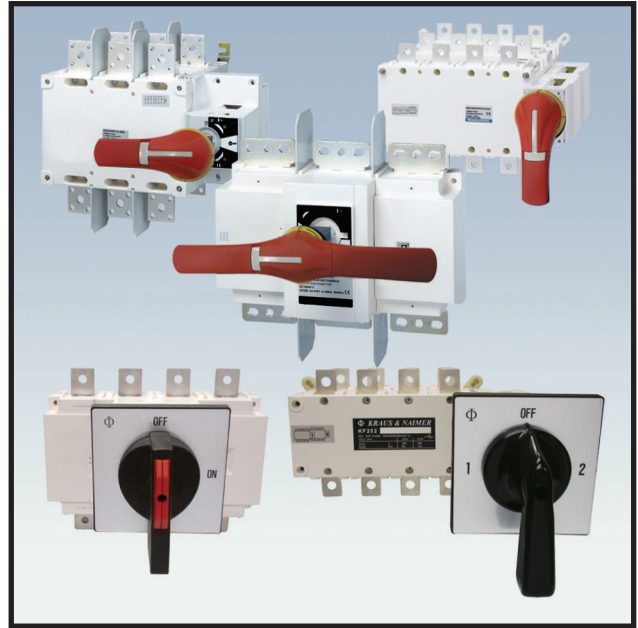

Kraus & Naimer

BLUE LINE switchgear

www.krausnaimer.sg

SINCE 1907

16 - 1250 Ampere

Type KF/KH/KG Load Break Switch

Type KE Load Break Switch

Enclosed Load Break switch in thermoplastic KT/KS/KL enclosures

Enclosed Load Break switch in metal & thermoplastic enclosures