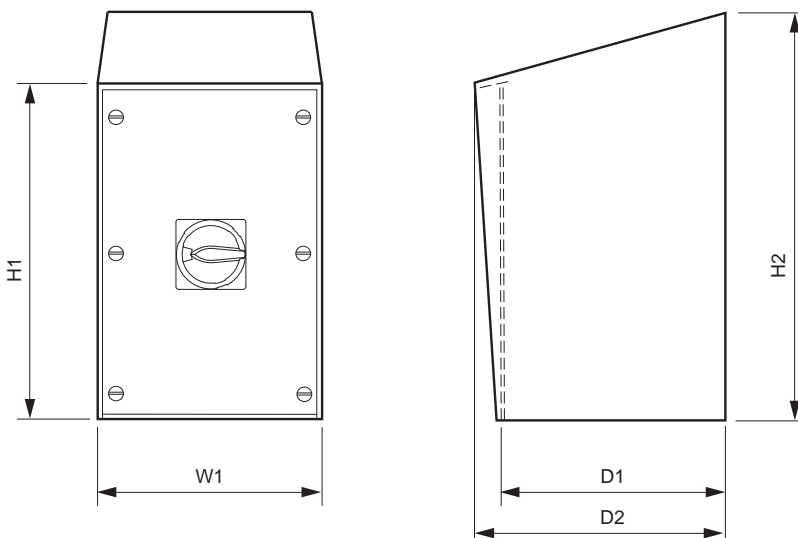

PRODUCT INFORMATION

- IP65 protection.
- Red / yellow handle as standard.
- Optional black handle available.
- Range from 25A-125A - 3 pole, 3 pole+neutral & 4 pole, complete with 2 n/o auxilliary contacts.
- Brushed stainless steel enclosure, grade 304L.
- The 15° Sloping Roof deflects water and prevents items from being placed on top of the enclosure, making it easier to clean.
- Integral Canopy.
- Other options available on request.

Call: 01635 262626

or email: sales-uk@krausnaimer.com

OFF-ON ~ SWITCH-DISCONNECTORS

Main/Emergency-Off Switch in sloping roof enclosure

PART NUMBERS & PRICING INFORMATION

le AC-21A & Enclosed Thermal Rating I _{the}	Encl. Ref.	3 Pole +2 n/o aux	Price (£)	3 Pole + solid neutral +2 n/o aux	Price (£)
25A	SR14	KG20 T203/GBA601 *SR14	225.65	KG20 T207/GBA603 *SR14	228.30
32A	SR14	KG32 T203/GBA601 *SR14	229.27	KG32 T207/GBA603 *SR14	231.93
40A	SR14	KG41 T203/GBA601 *SR14	233.86	KG41 T207/GBA603 *SR14	237.24
63A	SR14	KG64 T203/GBA601 *SR14	239.90	KG64 T207/GBA603 *SR14	243.28
80A	SR24	KG80 T203/GBA601 *SR24	337.44	KG80 T207/GBA603 *SR24	343.25
100A	SR24	KG100 T203/GBA601 *SR24	348.07	KG100 T207/GBA603 *SR24	353.86
125A	SR24	KG105 T203/GBA601 *SR24	504.70	KG105 T207/GBA603 *SR24	512.89

DIMENSIONS

Encl. Ref.	Front Plate				
	H1	W1	D1	D2	H2
SR14	193	130	132	151	233
SR24	278	185	152	170	323

Call: 01635 262626
or email: sales-uk@krausnaimer.com