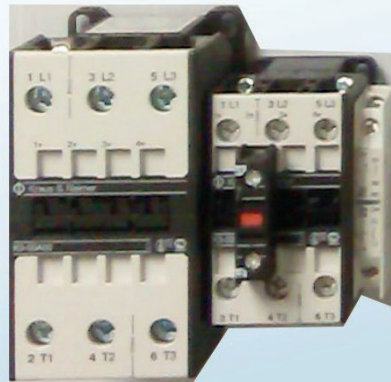

Kraus & Naimer
BLUE LINE switchgear

The attractive
and ergonomic
design makes
this range the
ideal solution
in control
circuits.

Push Buttons Pilot Lights - Contactors

A new range of Contactors

Push Buttons, Pilot Lights and Selector Switches.
A complete offering for every application.

Mini relays/contactors

Standard contactors

Modular contactors to 63 amps

3 pole and 4 pole contactors to 100 amps

Large range of options