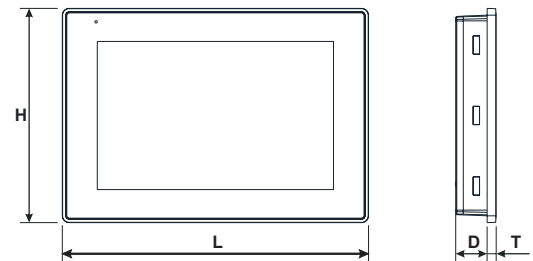

System Resources	
Display - Colors	10.1" - 16.7M
Resolution	1280x800
Brightness	400 Cd/m ² typ.
Dimming	Yes
Touchscreen	Projected Capacitive - Multitouch
CPU	64-bit RISC quad core - 1.6GHz
Operating System	Linux
Flash	4 GB (pSLC mode - High reliability)
RAM	2 GB
FRAM	64 KB
Real Time Clock	Yes
RTC Back-up	Supercapacitor
Interface	
Ethernet port ¹	2 (10/100 Mbit)
USB port	1 (Host v. 2.0, max. 500 mA)
Serial port ²	1 (RS-232, RS-485, RS-422, software configurable)
CAN port ²	1 (Isolated)
Buzzer	Yes
Indicator Light	1 (RGB LED)
Ratings	
Power supply	24 Vdc (9 to 32 Vdc)
Current Consumption	0.5 A max. at 24 Vdc
Input Protection	Electronic
Environment Conditions	
Operating Temperature	-20°C to +55°C (vertical installation)
Storage Temperature	-30°C to +70°C
Operating / Storage Humidity	5-85% RH, non condensing
Protection Class	IP66 (front), IP20 (rear)
Dimensions and Weights	
Faceplate LxH	282x197 mm (11.10x7.76")
Cutout AxB	271x186 mm (10.67x7.32")
Depth D+T	29+8 mm (1.14+0.31")
Weight	1.3 Kg
Approvals	
CE	Electromagnetic Compatibility Directive 2014/30/EU (EMC)
UL*	cULus: UL61010-1 / UL61010-2-201
RCM	Yes

* Roadmap 2024

- 1 Power Supply
- 2 Serial Port/CAN port ²
- 3 Ethernet Port
- 4 Ethernet Port ¹
- 5 USB port (vers. 2.0-1.1)

Cut-out

Ordering information

Software	Name	Art. no.
J-Mobile	KN-C.210.Compact.JM	5511186
Codesys	KN-C.210.Compact.CDS	5511190
Chromium-Browser	KN-C.210.Compact.WEB	5511194