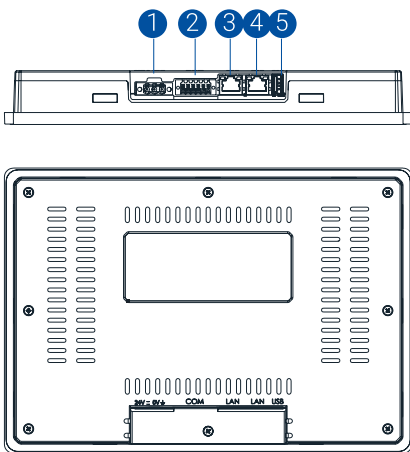

System Resources	
Display - Colors	10.1" - 16.7M
Resolution	1280x800
Brightness	400 Cd/m ² typ.
Dimming	Yes
Touchscreen	Projected Capacitive - Multitouch
CPU	64-bit RISC quad core - 1.6GHz
Operating System	Linux
Flash	4 GB (pSLC mode - High reliability)
RAM	2 GB
FRAM	64 KB
Real Time Clock	Yes
RTC Back-up	Supercapacitor
Interface	
Ethernet port ¹	2 (10/100 Mbit)
USB port	1 (Host v. 2.0, max. 500 mA)
Serial port ²	1 (RS-232, RS-485, RS-422, software configurable)
CAN port ²	1 (Isolated)
Buzzer	Yes
Indicator Light	1 (RGB LED)
Ratings	
Power supply	24 Vdc (9 to 32 Vdc)
Current Consumption	0.5 A max. at 24 Vdc
Input Protection	Electronic
Environment Conditions	
Operating Temperature	-20°C to +55°C (vertical installation)
Storage Temperature	-30°C to +70°C
Operating / Storage Humidity	5-85% RH, non condensing
Protection Class	IP66 (front), IP20 (rear)
Dimensions and Weights	
Faceplate LxH	282x197 mm (11.10x7.76")
Cutout AxB	271x186 mm (10.67x7.32")
Depth D+T	29+8 mm (1.14+0.31")
Weight	1.3 Kg
Approvals	
CE	Electromagnetic Compatibility Directive 2014/30/EU (EMC)
UL*	cULus: UL61010-1 / UL61010-2-201
RCM	Yes

* Roadmap 2024

- 1 Power Supply
- 2 Serial Port/CAN port ²
- 3 Ethernet Port
- 4 Ethernet Port ¹
- 5 USB port (vers. 2.0-1.1)

Cut-out

Ordering information

Software	Name	Art. no.
J-Mobile	KN-C.210.Compact.JM	5511186
Codesys	KN-C.210.Compact.CDS	5511190
Chromium-Browser	KN-C.210.Compact.WEB	5511194